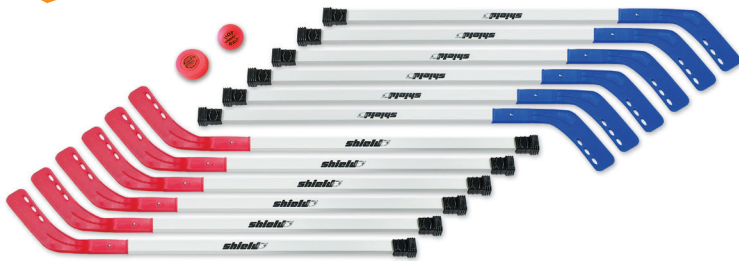

INDOOR TEAM HOCKEY - PRE-K

#698 - 30" Pre-K Plastic Hockey Set

These 3-piece plastic sticks are light weight but remarkably strong. Just the right size for beginner's hockey.

Qty	Basic Set Includes:	
12	30" Plastic Sticks	#638
1	Hotball®	#831
1	Soft Shot Puck®	#821
1	Instruction Booklet	

Additional Equipment	
Additional 30" Plastic Sticks	#638
Case Quantity:	6
Colors:	6 red or 6 blue
Replacement Blades	#899
Case Quantity:	12
Colors:	12 red or 12 blue

#648 - 30" Deluxe Plastic Hockey Set with Safety Grip

Soft horizontal safety strips add strength and gripping power. Just the right size for beginner's hockey.