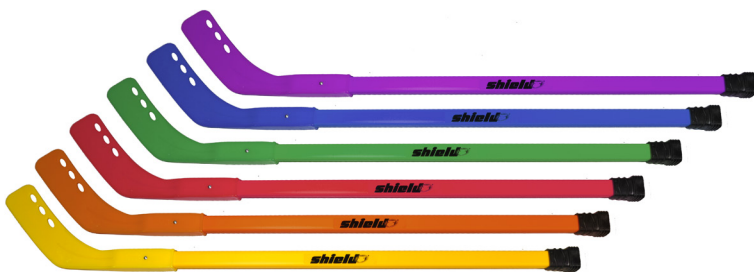

Qty	Basic Set Includes:	
6	36" Elementary Sticks	#738

Set includes six all one color sticks.