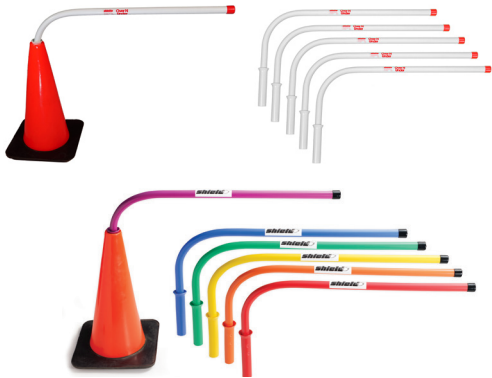

Training Hurdles