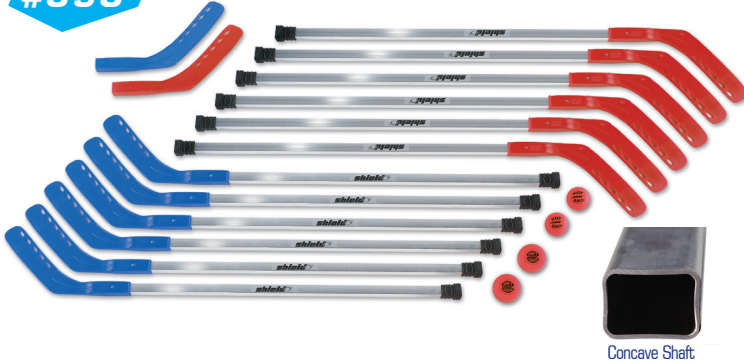

INDOOR TEAM HOCKEY - MIDDLE SCHOOL

#893

42" Aluminator® Hockey Set

Concave Shaft

Our lightweight and powerful aluminum shafts have a slightly concave shape, just like the pro's use. It's easy to grip and allows for better stick handling. Teamed with our reinforced plastic blades, this is a proven winner.

Qty Basic Set Includes:

12 42" Aluminator® Sticks	#854
2 Hotballs®	#831
2 Soft Shot Pucks®	#821
2 Replacement Blades	#896
1 Instruction Booklet	

Additional Equipment

Additional 42" Sticks	#854
Case Quantity: 6	
Colors: 6 red or 6 blue	

Replacement Blades	#896
Case Quantity: 12	
Colors: 12 red or 12 blue	

#893P