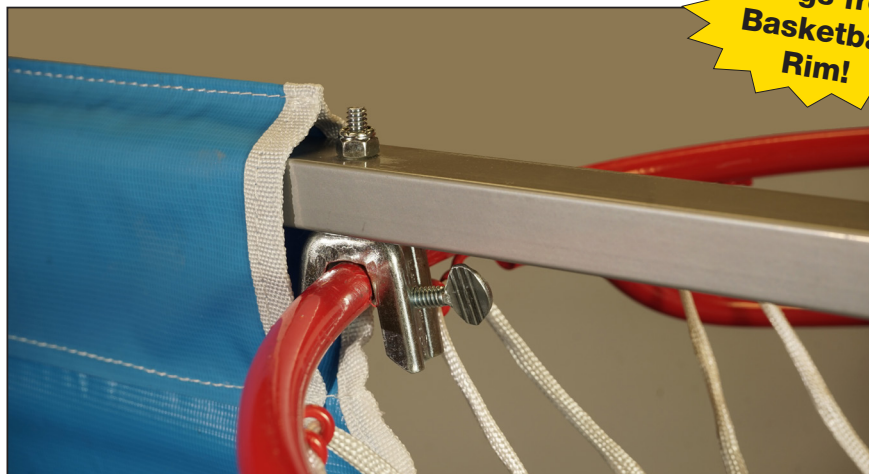

Target Zone®

Target Zone® Hockey #310H

Developed by a former college hockey player to sharpen his shooting skills, the Target Zone® installs anywhere there is a basketball rim. Perfect for gym or playground with easy set-up and compact storage. Lower target section snaps on to upper section. Ideal for all ages to improve shooting accuracy and increase fun! Activity guide with 6 game ideas included. Case Quantity: 1

Target Zone® General Purpose #310G

Designed for the gym and playground, the Multi-Purpose Target Zone® can be used with or without a goalie. Installs anywhere there is a basketball rim. Well-constructed from heavy, industrial vinyl. Perfect for Soccer, Lacrosse, Handball and many other target games. Activity guide with 6 game ideas included. Case Quantity: 1

Target Zone® Bottom Only Adaptation #312H and 312G

Expand your Target Zone® options with an additional panel. Changing targets is a snap! Simply unsnap the bottom panel and connect the alternate panel to the top panel by snapping together. Item 312H Target Zone® Hockey- Bottom only. Case Quantity: 1
Item 312G Target Zone® General Purpose- Bottom only. Case Quantity: 1