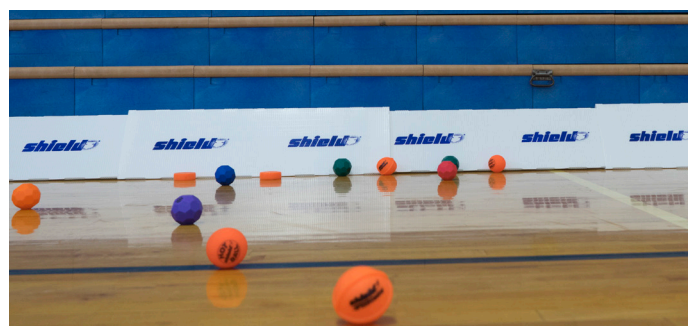

Pucks & Balls

Hex Balls® #837

Great new technology designed for ultra-low bounce and slow roll. Soft hexagon shape will roll straight and true at a slower speed than a Hot Ball. Use on all surfaces and in all temperatures.

Case Quantity: 6
Assorted Rainbow colors: 1 of each red, orange, yellow, green, blue, and purple

Soft Shot Pucks #821

Soft vinyl, seamless, air-filled pucks promote safe play. For use on all surfaces and in all temperatures.

Case Quantity: 12 or 120
Color: orange

Hotballs® #831

These safety features don't sacrifice speed. Vinyl, one-piece seamless construction, no bounce balls. For use on all surfaces and in all temperatures.

Case Quantity: 12 or 120
Color: orange

Speed Control Balls® #832

Finally, a ball that is faster than a plastic hockey puck, but slower than our Hotball®. A one-piece, ribbed, seamless, no-bounce ball perfect for use on all surfaces and in all temperatures.

Case Quantity: 12 or 120
Color: bright orange

Rainbow Hotballs® #830

You'll have colorful play with these vinyl, one-piece seamless construction, no-bounce balls. Great on all surfaces and in all temperatures.

Case Quantity: 6
Assorted in 6 bright colors: red, orange, yellow, green, blue, and purple

Felt Puck #823

This felt-filled and leather-wrapped puck moves effortlessly across a gymnasium floor. Puck simulates the speed of a Shield Hotball®. Because of the high quality construction, the puck will keep its shape for years.

Case Quantity: 12

Shield Barriers

Shield Barrier #807