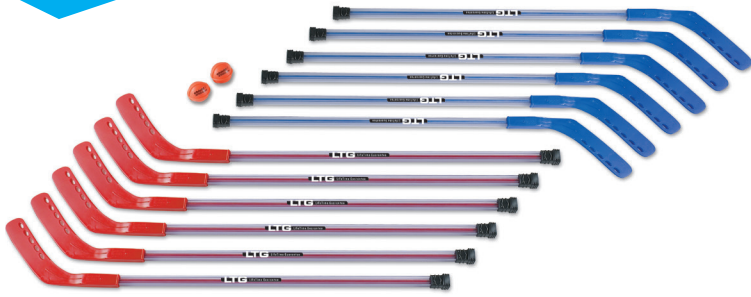

INDOOR & OUTDOOR TEAM HOCKEY

#875

42" Middle School LTG Sets with Fiberglass Tube

The strongest stick in North America! Clear plastic shaft with lightweight fiberglass tube that matches the color of the blade! Lifetime Guarantee.

#875 Indoor Middle School Set

Qty	Basic Set Includes:	
12	42" LTG Sticks	#903
2	Speed Control Balls®	#832
1	Instruction Booklet	

Additional Indoor Equipment

42" Replacement Sticks	#903
Case Quantity: 6	
Colors: 6 red or 6 blue	

Replacement Blades #896

Case Quantity: 12	
Colors: 12 red or 12 blue	

#775