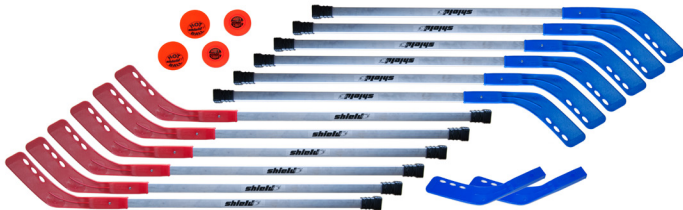

36" Indoor Aluminator® Hockey Set

Lightweight, strong aluminum shafts will last for years.

Qty Basic Set Includes:

12	36" Aluminum Hockey Sticks	#882
2	Hotballs®	#831
2	Soft Shot Pucks®	#821
2	Replacement Blades	#899
1	Instruction Booklet	

Additional Equipment

Additional 36" Aluminum Sticks	#882
Case Quantity: 6	
Colors: 6 red or 6 blue	
Replacement Blades	#899
Case Quantity: 12	
Colors: 12 red or 12 blue	

#880