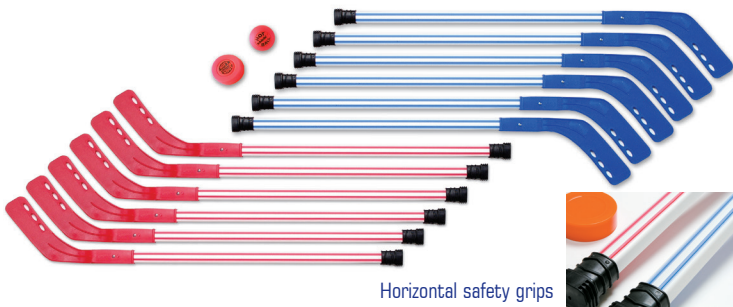

## #698 - 30" Pre-K Plastic Hockey Set

These 3-piece plastic sticks are light weight but remarkably strong. Just the right size for beginner's hockey.

Qty	Basic Set Includes:	
12	30" Plastic Sticks	#638
1	Hotball®	#831
1	Soft Shot Puck®	#821
1	Instruction Booklet	

## #648 - 30" Deluxe Plastic Hockey Set with Safety Grip

Soft horizontal safety strips add strength and gripping power. Just the right size for beginner's hockey.

Horizontal safety grips

Qty	Basic Set Includes:	
12	30" Deluxe Hockey Sticks	#647
1	Hotball®	#831
1	Soft Shot Puck®	#821
1	Instruction Booklet	