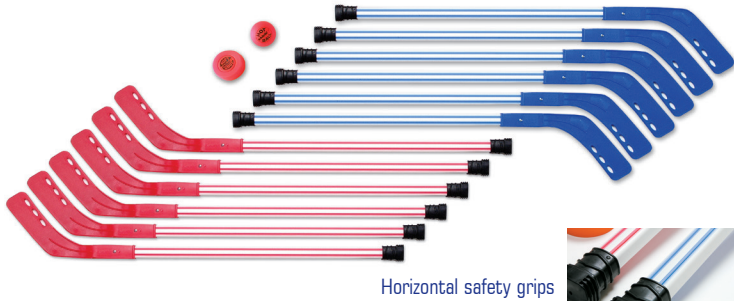

## 36" Deluxe Plastic Hockey Set with Safety Grip

Soft horizontal safety strips add strength and gripping power. This stick is 30% stronger than our old Elementary stick. Upscale, contemporary design adds durability and safety to this innovative hockey set.