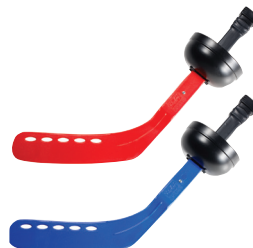

Middle School Size

#876

with #896 replacement blade

Tough plastic Shield hockey blades are combined with our patented hand shield to protect hands from errant pucks, balls, and other scooter boards. A great addition to all scooter hockey games.

Case Pack: 6 blue or 6 red