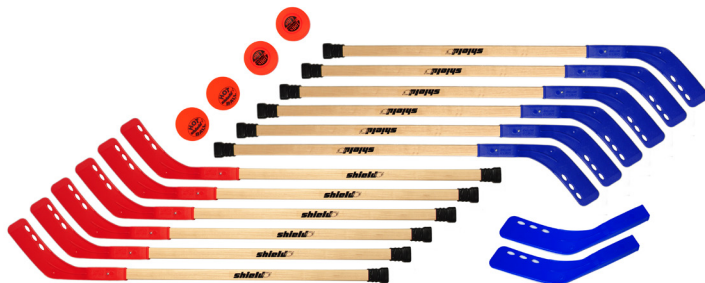

36" Indoor Wood Hockey Set

Strong wood shafts are durable and economical.

Qty Basic Set Includes:

12	36" Wood Hockey Sticks	#881
2	Hotballs®	#831
2	Soft Shot Pucks®	#821
2	Replacement Blades	#899
1	Instruction Booklet	

Additional Equipment

Additional 36" Wood Sticks	#881
Case Quantity: 6	
Colors: 6 red or 6 blue	
Replacement Blades	#899
Case Quantity: 12	
Colors: 12 red or 12 blue